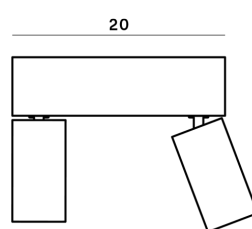

Lightning Type: Direct

Light Distribution: Symmetric

COLOR

● 35, Nichel opaco

Discover

Souvlaki

Lens 36°