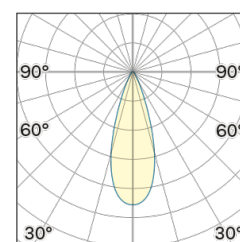

Lightning Type: Direct

Light Distribution: Symmetric

COLOR

● 35, Nichel opaco

Discover

Souvlaki

Lens 36°