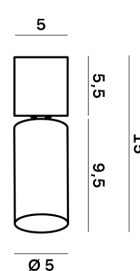

Lightning Type: Direct

Light Distribution: Symmetric

COLOR

● 35, Nichel opaco

Discover

Souvlaki

Lens 36°