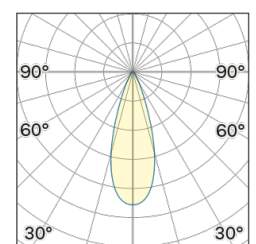

Lightning Type: Direct

Light Distribution: Symmetric

COLOR

● 34, Oro opaco

Discover

Souvlaki

Lens 36°