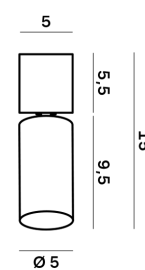

Lightning Type: Direct

Light Distribution: Symmetric

COLOR

● 34, Oro opaco

Discover

Souvlaki

Lens 36°