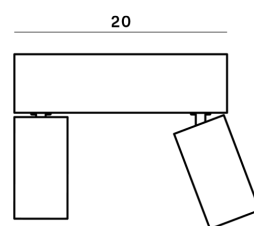

Lightning Type: Direct

Light Distribution: Symmetric

COLOR

● 34, Oro opaco

Discover

Souvlaki

Lens 36°