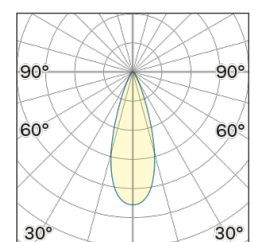

COLOR

● 33, Oro regale

Discover
Souvlaki

Lens 36°