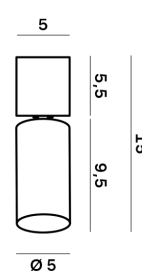

Lightning Type: Direct

Light Distribution: Symmetric

COLOR

● 33, Oro regale

Discover

Souvlaki

Lens 36°