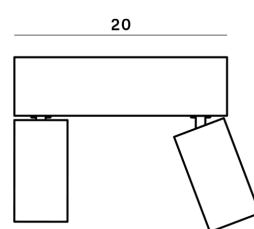

Lightning Type: Direct

Light Distribution: Symmetric

COLOR

● 33, Oro regale

Discover

Souvlaki

Lens 36°