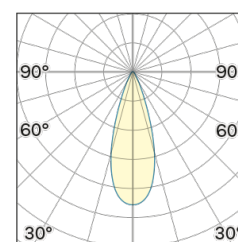

Lightning Type: Direct

Light Distribution: Symmetric

COLOR

● 33, Oro regale

Discover

Souvlaki

Lens 36°