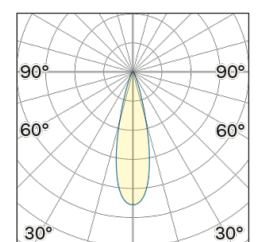

Lightning Type: Direct

Light Distribution: Symmetric

COLOR

● W4, Corda

Discover

Souvlaki

Lens 24°