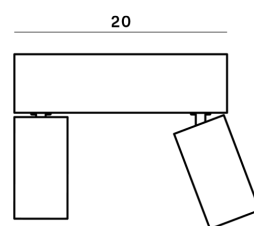

Lightning Type: Direct

Light Distribution: Symmetric

COLOR

● W4, Corda

Discover

Souvlaki

Lens 24°