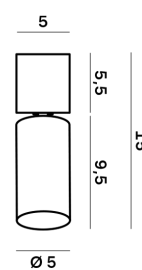

Lightning Type: Direct

Light Distribution: Symmetric

COLOR

● W4, Corda

Discover

Souvlaki

Lens 24°