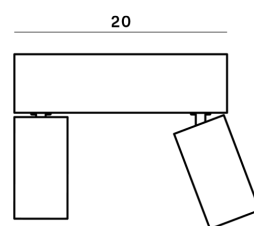

Lightning Type: Direct

Light Distribution: Symmetric

COLOR

● W2, Sabbia

Discover

Souvlaki

Lens 24°