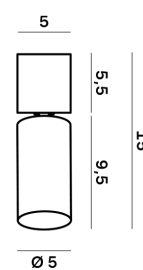

Lightning Type: Direct

Light Distribution: Symmetric

COLOR

● W2, Sabbia

Discover

Souvlaki

Lens 24°