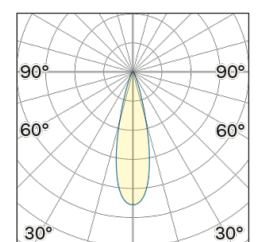

Lightning Type: Direct

Light Distribution: Symmetric

COLOR

● W2, Sabbia

Discover

Souvlaki

Lens 24°