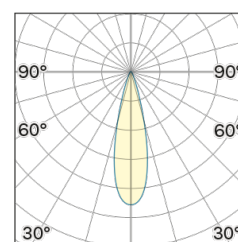

Lightning Type: Direct

Light Distribution: Symmetric

COLOR

● 65, Champagne

Discover

Souvlaki

Lens 24°