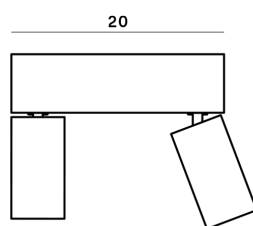

Lightning Type: Direct

Light Distribution: Symmetric

COLOR

● 65, Champagne

Discover

Souvlaki

Lens 24°