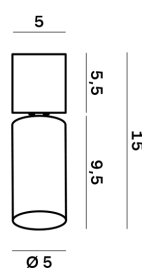

Lightning Type: Direct

Light Distribution: Symmetric

COLOR

● 65, Champagne

Discover

Souvlaki

Lens 24°