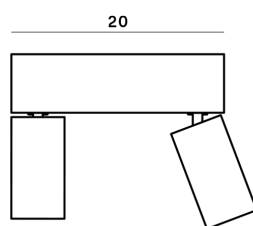

Lightning Type: Direct

Light Distribution: Symmetric

COLOR

63, Bianco (opaco)

Discover

Souvlaki

Lens 24°