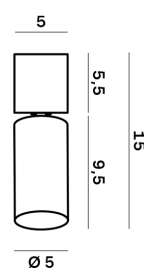

Lightning Type: Direct

Light Distribution: Symmetric

COLOR

63, Bianco (opaco)

Discover

Souvlaki

Lens 24°