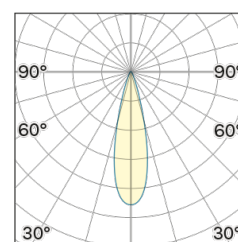

Lightning Type: Direct

Light Distribution: Symmetric

COLOR

63, Bianco (opaco)

Discover

Souvlaki

Lens 24°