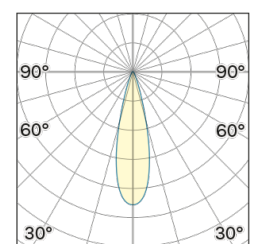

COLOR

● 48, Bronzo scuro

Discover

Souvlaki

Lens 24°