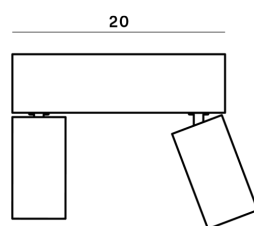

Lightning Type: Direct

Light Distribution: Symmetric

COLOR

● 33, Oro regale

Discover

Souvlaki

Lens 24°