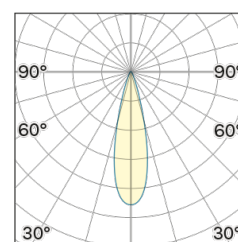

Lightning Type: Direct

Light Distribution: Symmetric

COLOR

● 33, Oro regale

Discover

Souvlaki

Lens 24°