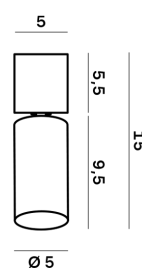

Lightning Type: Direct

Light Distribution: Symmetric

COLOR

● 33, Oro regale

Discover

Souvlaki

Lens 24°