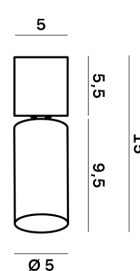

Lightning Type: Direct

Light Distribution: Symmetric

COLOR

● 32, Canna di fucile

Discover

Souvlaki

Lens 24°