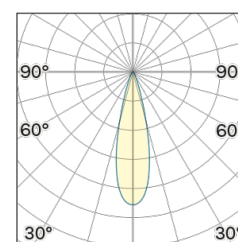

Lightning Type: Direct

Light Distribution: Symmetric

COLOR

● 32, Canna di fucile

Discover

Souvlaki

Lens 24°