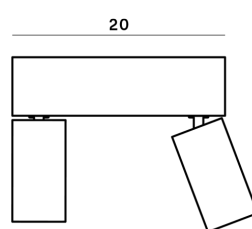

Lightning Type: Direct

Light Distribution: Symmetric

COLOR

● 32, Canna di fucile

Discover

Souvlaki

Lens 24°