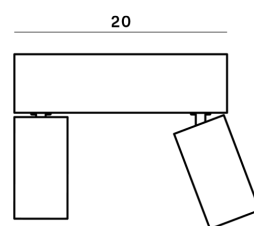

Lightning Type: Direct

Light Distribution: Symmetric

COLOR

● 43, Argento

Discover

Souvlaki

Lens 18°