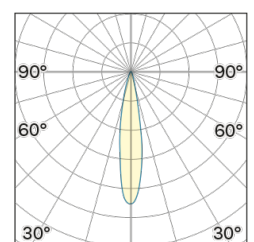

Lightning Type: Direct

Light Distribution: Symmetric

COLOR

● 43, Argento

Discover

Souvlaki

Lens 18°