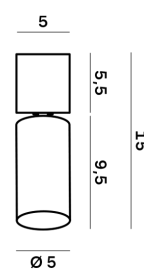

Lightning Type: Direct

Light Distribution: Symmetric

COLOR

● 43, Argento

Discover

Souvlaki

Lens 18°