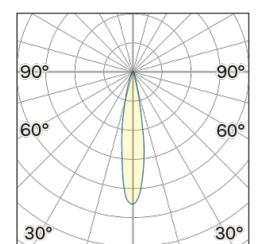

COLOR

● 43, Argento

Discover

Souvlaki

Lens 18°