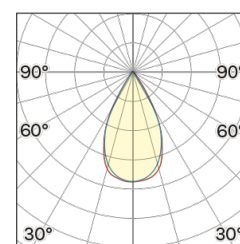

Lighting Type: direct

Light Distribution: Symmetric

COLOR

● 62, Nero (opaco)

Discover

Souvlaki

* recessed driver

Lens 60°