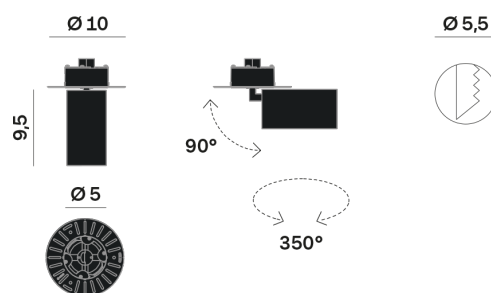

Lighting Type: direct

Light Distribution: Symmetric

COLOR

● 62, Nero (opaco)

Discover

Souvlaki

* recessed driver

Lens 60°