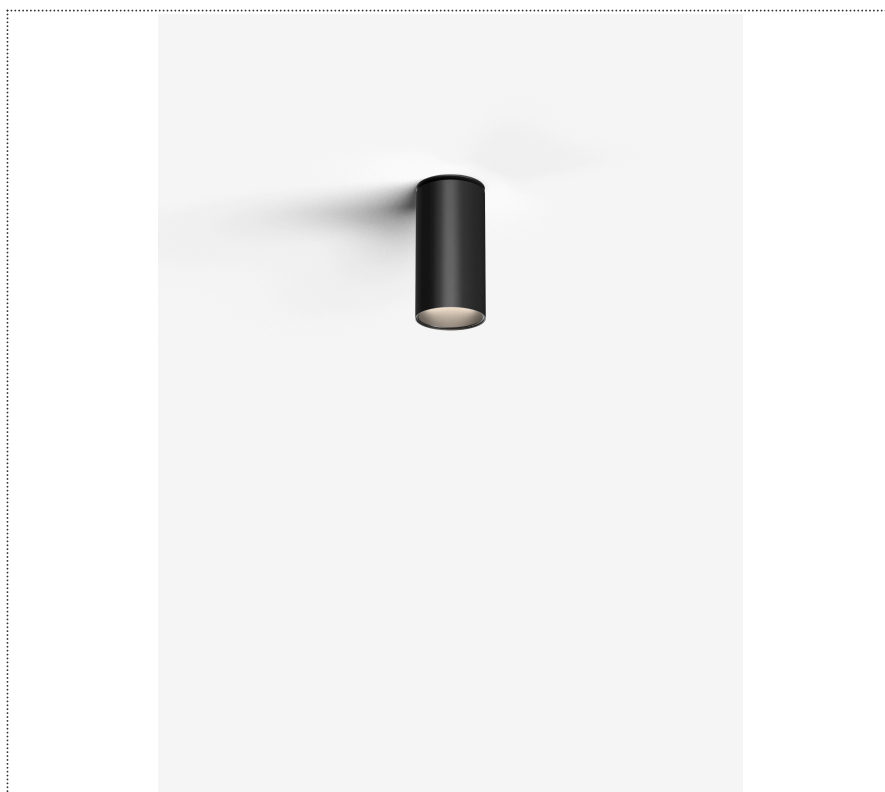

SOUVLAKI STANDALONE

FARETTO DA INCASSO ORIENTABILE Ø 50MM TRIMLESS

1SVH6 004 35 0L1

GENERAL

Ceiling

Recessed

IP20

Lumen: 862

Interior

Lens Beam: 60°

LED

MID POWER LED

3.000 K

CRI 90

300 mA SELV60

Macadam step 2

LED Life L80 B50 > 55.400 h

Classe Energetica: F

ELECTRICAL

300 mA SELV60

10.8 W

Classe 3

Driver not included