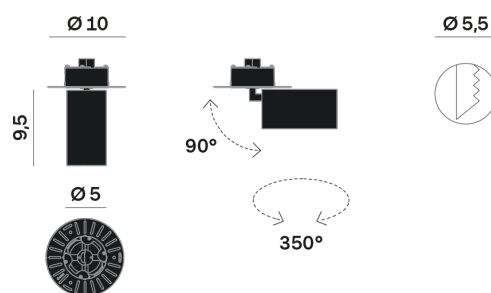

Lighting Type: direct

Light Distribution: Symmetric

COLOR

● 35, Nichel opaco

Discover
Souvlaki

* recessed driver

Lens 60°