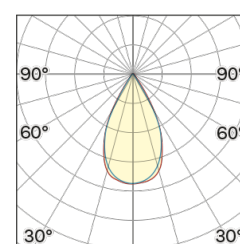

Lighting Type: direct

Light Distribution: Symmetric

COLOR

● 35, Nichel opaco

Discover
Souvlaki

* recessed driver

Lens 60°