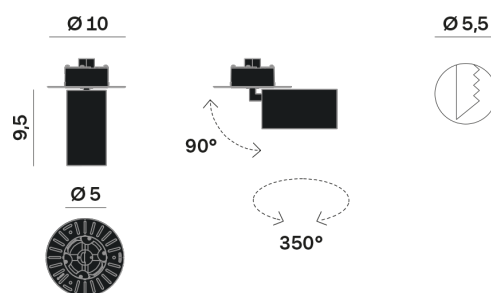

Interior

Lens Beam: 60°

LED

MID POWER LED

3.000 K

CRI 90

300 mA SELV60

Macadam step 2

LED Life L80 B50 > 55.400 h

Classe Energetica: F

ELECTRICAL

300 mA SELV60

10.8 W

Classe 3

Driver not included

OPTICAL | PHOTOMETRIC

Lighting Type: direct

Light Distribution: Symmetric

COLOR

● 27, Rame opaco

* recessed driver

Lens 60°

Discover
Souvlaki