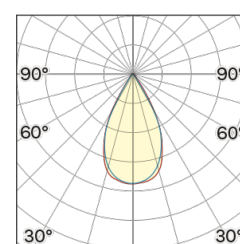

Lighting Type: direct

Light Distribution: Symmetric

COLOR

● 27, Rame opaco

* recessed driver

Lens 60°

Discover
Souvlaki