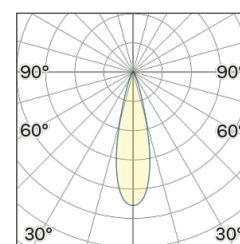

Lighting Type: direct

Light Distribution: Symmetric

COLOR

● 26, Bronzo opaco

* recessed driver

Lens 24°

Discover
Souvlaki