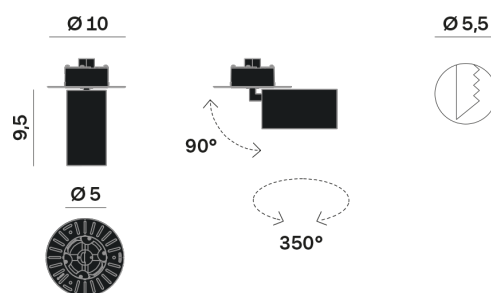

Interior

Lens Beam: 60°

LED

MID POWER LED

2.700 K

CRI 90

300 mA SELV60

Macadam step 2

LED Life L80 B50 > 55.400 h

Classe Energetica: F

ELECTRICAL

300 mA SELV60

10.8 W

Classe 3

Driver not included

OPTICAL | PHOTOMETRIC

Lighting Type: direct

Light Distribution: Symmetric

COLOR

● 26, Bronzo opaco

* recessed driver

Lens 24°

Discover
Souvlaki