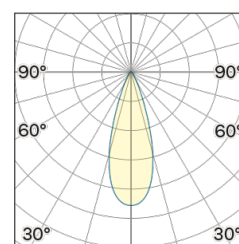

Lighting Type: direct

Light Distribution: Symmetric

COLOR

63, Bianco (opaco)

Discover
Souvlaki

* recessed driver

Lens 36°