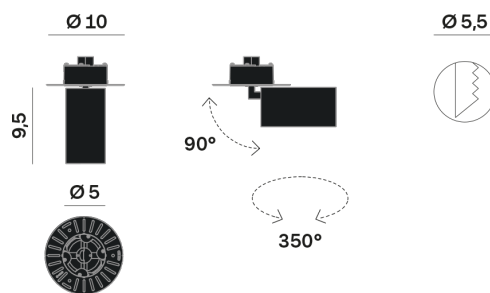

Lighting Type: direct

Light Distribution: Symmetric

COLOR

63, Bianco (opaco)

Discover
Souvlaki

* recessed driver

Lens 36°