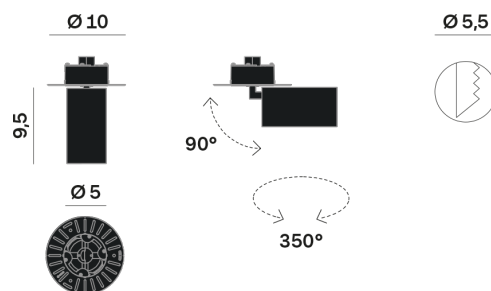

Interior

Lens Beam: 24°

LED

MID POWER LED

3.000 K

CRI 90

300 mA SELV60

Macadam step 2

LED Life L80 B50 > 55.400 h

Classe Energetica: F

ELECTRICAL

300 mA SELV60

10.8 W

Classe 3

Driver not included

OPTICAL | PHOTOMETRIC

Lighting Type: direct

Light Distribution: Symmetric

COLOR

63, Bianco (opaco)

* recessed driver

Lens 24°

Discover
Souvlaki