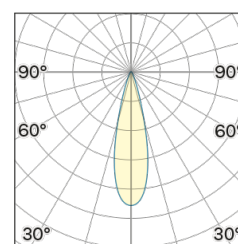

Lighting Type: direct

Light Distribution: Symmetric

COLOR

63, Bianco (opaco)

* recessed driver

Lens 24°

Discover
Souvlaki