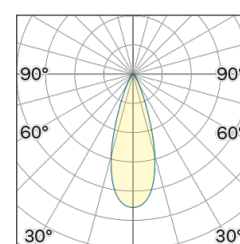

## OPTICAL | PHOTOMETRIC

Lighting Type: direct

Light Distribution: Symmetric

## COLOR

● 35, Nichel opaco

\* recessed driver

Lens 36°

Discover  
Souvlaki