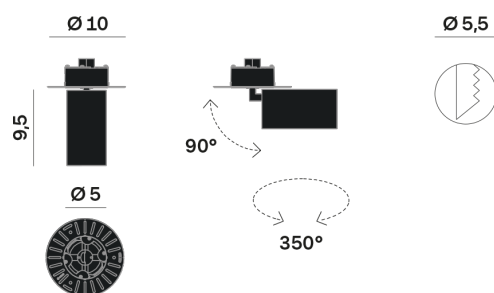

Interior

Lens Beam: 36°

LED

MID POWER LED

2.700 K

CRI 90

300 mA SELV60

Macadam step 2

LED Life L80 B50 > 55.400 h

Classe Energetica: F

ELECTRICAL

300 mA SELV60

10.8 W

Classe 3

Driver not included

OPTICAL | PHOTOMETRIC

Lighting Type: direct

Light Distribution: Symmetric

COLOR

● 34, Oro opaco

* recessed driver

Lens 36°

Discover
Souvlaki