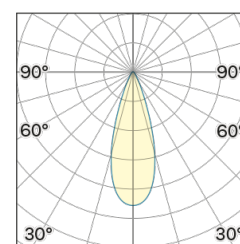

Lighting Type: direct

Light Distribution: Symmetric

COLOR

● 34, Oro opaco

* recessed driver

Lens 36°

Discover
Souvlaki