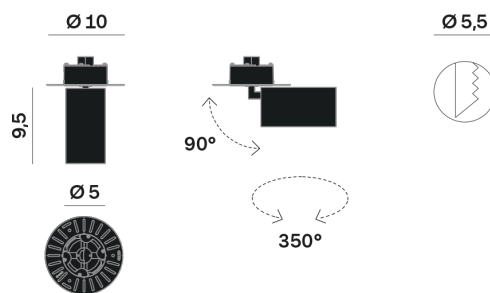

Lighting Type: direct

Light Distribution: Symmetric

COLOR

● 62, Nero (opaco)

Discover

Souvlaki

* recessed driver

Lens 24°