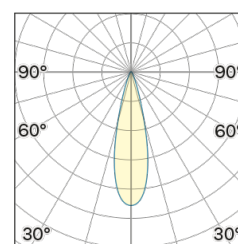

Lighting Type: direct

Light Distribution: Symmetric

COLOR

● 62, Nero (opaco)

Discover

Souvlaki

* recessed driver

Lens 24°