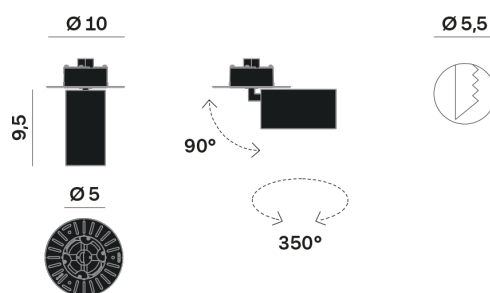

Interior

Lens Beam: 24°

LED

MID POWER LED

3.000 K

CRI 90

300 mA SELV60

Macadam step 2

LED Life L80 B50 > 55.400 h

Classe Energetica: F

ELECTRICAL

300 mA SELV60

10.8 W

Classe 3

Driver not included

OPTICAL | PHOTOMETRIC

Lighting Type: direct

Light Distribution: Symmetric

COLOR

● 35, Nichel opaco

* recessed driver

Lens 24°

Discover
Souvlaki