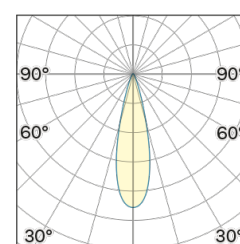

Lighting Type: direct

Light Distribution: Symmetric

COLOR

● 35, Nichel opaco

* recessed driver

Lens 24°

Discover
Souvlaki