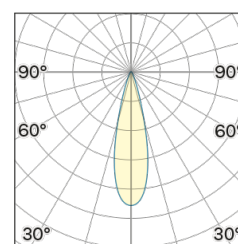

Lighting Type: direct

Light Distribution: Symmetric

COLOR

● 35, Nichel opaco

* recessed driver

Lens 24°

Discover
Souvlaki