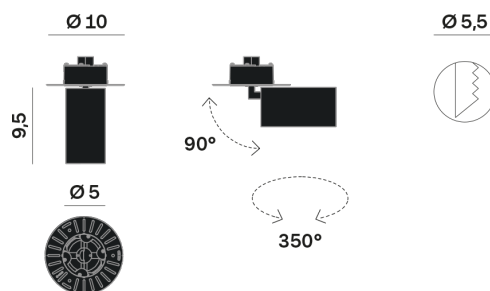

Interior

Lens Beam: 24°

LED

MID POWER LED

2.700 K

CRI 90

300 mA SELV60

Macadam step 2

LED Life L80 B50 > 55.400 h

Classe Energetica: F

ELECTRICAL

300 mA SELV60

10.8 W

Classe 3

Driver not included

OPTICAL | PHOTOMETRIC

Lighting Type: direct

Light Distribution: Symmetric

COLOR

● 35, Nichel opaco

* recessed driver

Lens 24°

Discover
Souvlaki