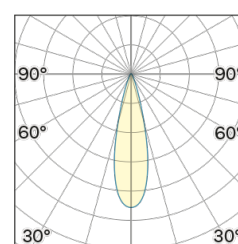

Lighting Type: direct

Light Distribution: Symmetric

COLOR

● 34, Oro opaco

* recessed driver

Lens 24°

Discover
Souvlaki