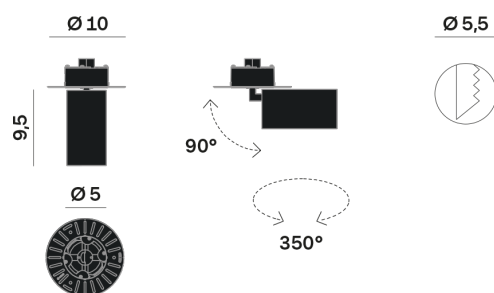

Interior

Lens Beam: 24°

LED

MID POWER LED

3.000 K

CRI 90

300 mA SELV60

Macadam step 2

LED Life L80 B50 > 55.400 h

Classe Energetica: F

ELECTRICAL

300 mA SELV60

10.8 W

Classe 3

Driver not included

OPTICAL | PHOTOMETRIC

Lighting Type: direct

Light Distribution: Symmetric

COLOR

● 34, Oro opaco

* recessed driver

Lens 24°

Discover
Souvlaki