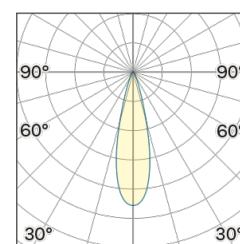

Lighting Type: direct

Light Distribution: Symmetric

COLOR

● 34, Oro opaco

Discover
Souvlaki

* recessed driver

Lens 24°