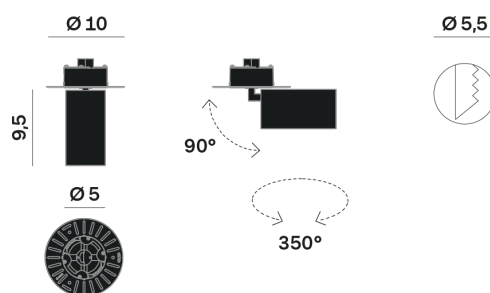

Lighting Type: direct

Light Distribution: Symmetric

COLOR

● 34, Oro opaco

Discover
Souvlaki

* recessed driver

Lens 24°