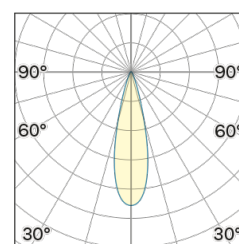

Lighting Type: direct

Light Distribution: Symmetric

COLOR

● 26, Bronzo opaco

* recessed driver

Lens 24°

Discover
Souvlaki