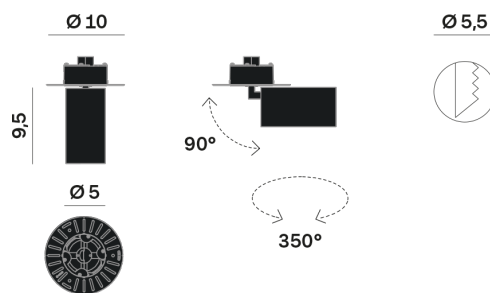

Interior

Lens Beam: 24°

LED

MID POWER LED

3.000 K

CRI 90

300 mA SELV60

Macadam step 2

LED Life L80 B50 > 55.400 h

Classe Energetica: F

ELECTRICAL

300 mA SELV60

10.8 W

Classe 3

Driver not included

OPTICAL | PHOTOMETRIC

Lighting Type: direct

Light Distribution: Symmetric

COLOR

● 26, Bronzo opaco

* recessed driver

Lens 24°

Discover
Souvlaki