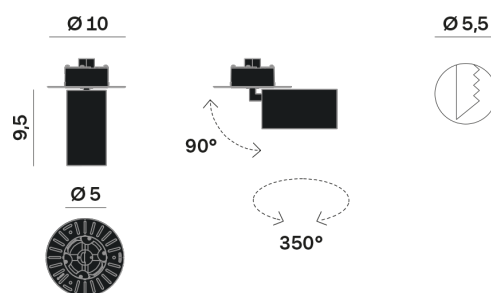

Interior

Lens Beam: 18°

LED

MID POWER LED

3.000 K

CRI 90

300 mA SELV60

Macadam step 2

LED Life L80 B50 > 55.400 h

Classe Energetica: F

ELECTRICAL

300 mA SELV60

10.8 W

Classe 3

Driver not included

OPTICAL | PHOTOMETRIC

Lighting Type: direct

Light Distribution: Symmetric

COLOR

● 35, Nichel opaco

* recessed driver

Lens 18°

Discover
Souvlaki