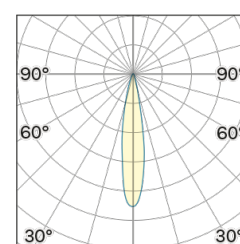

Lighting Type: direct

Light Distribution: Symmetric

COLOR

● 35, Nichel opaco

* recessed driver

Lens 18°

Discover
Souvlaki