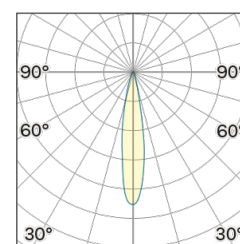

Lighting Type: direct

Light Distribution: Symmetric

COLOR

● 32, Canna di fucile

* recessed driver

Lens 18°

Discover
Souvlaki