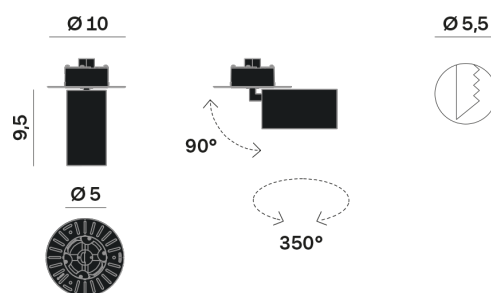

Interior

Lens Beam: 18°

LED

MID POWER LED

3.000 K

CRI 90

300 mA SELV60

Macadam step 2

LED Life L80 B50 > 55.400 h

Classe Energetica: F

ELECTRICAL

300 mA SELV60

10.8 W

Classe 3

Driver not included

OPTICAL | PHOTOMETRIC

Lighting Type: direct

Light Distribution: Symmetric

COLOR

● 32, Canna di fucile

* recessed driver

Lens 18°

Discover
Souvlaki