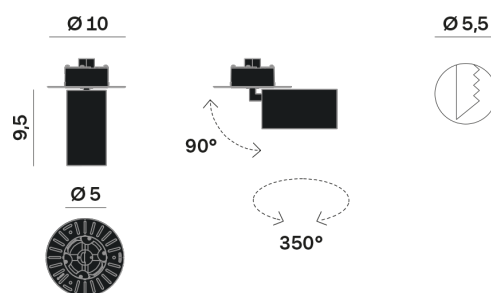

Interior

Lens Beam: 18°

LED

MID POWER LED

3.000 K

CRI 90

300 mA SELV60

Macadam step 2

LED Life L80 B50 > 55.400 h

Classe Energetica: F

ELECTRICAL

300 mA SELV60

10.8 W

Classe 3

Driver not included

OPTICAL | PHOTOMETRIC

Lighting Type: direct

Light Distribution: Symmetric

COLOR

● 27, Rame opaco

* recessed driver

Lens 18°

Discover
Souvlaki