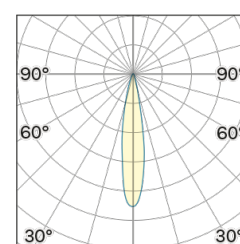

Lighting Type: direct

Light Distribution: Symmetric

COLOR

● 27, Rame opaco

* recessed driver

Lens 18°

Discover
Souvlaki