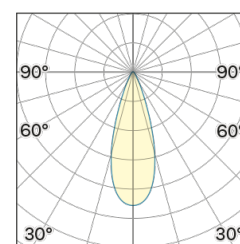

Lighting Type: direct

Light Distribution: Symmetric

COLOR

● 32, Canna di fucile

Lens 36°

* recessed driver

Discover
Souvlaki