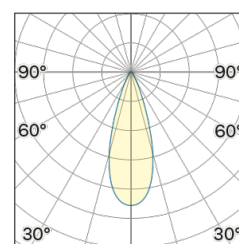

Lighting Type: direct

Light Distribution: Symmetric

COLOR

● 27, Rame opaco

Lens 36°

* recessed driver

Discover
Souvlaki