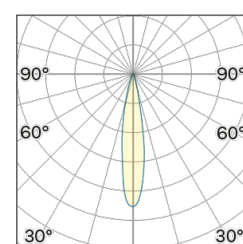

Lighting Type: direct

Light Distribution: Symmetric

COLOR

● 34, Oro opaco

Lens 18°

* recessed driver

Discover
Souvlaki