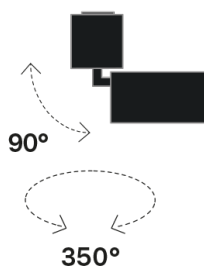

Lighting Type: direct

Light Distribution: Symmetric

COLOR

63, Bianco (opaco)

Lens 36°

* built-in driver

Discover
Souvlaki