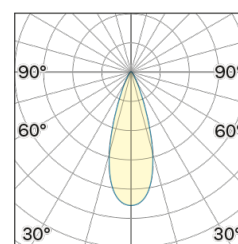

Lighting Type: direct

Light Distribution: Symmetric

COLOR

63, Bianco (opaco)

Lens 36°

* built-in driver

Discover
Souvlaki