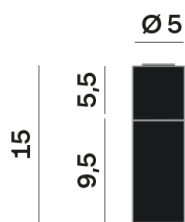

Interior

Lens Beam: 60°

LED

MID POWER LED

2.700 K

CRI 90

220- 240V 50Hz

Macadam step 2

LED Life L80 B50 > 55.400 h

Classe Energetica: F

ELECTRICAL

220- 240V 50Hz

9,5 W

Classe 1

Driver included

OPTICAL | PHOTOMETRIC

Lighting Type: direct

Light Distribution: Symmetric

COLOR

63, Bianco (opaco)

Lens 36°

* built-in driver

Discover
Souvlaki