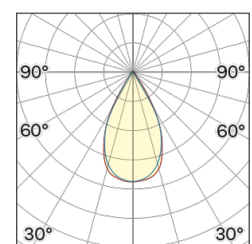

Lighting Type: direct

Light Distribution: Symmetric

COLOR

● 62, Nero (opaco)

Lens 60°

* built-in driver

Discover

Souvlaki