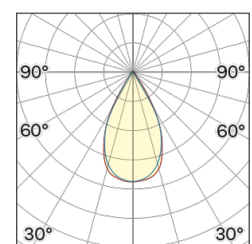

Lighting Type: direct

Light Distribution: Symmetric

COLOR

● 26, Bronzo opaco

Lens 60°

* built-in driver

Discover

Souvlaki