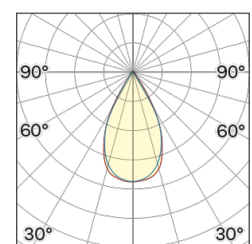

COLOR

● 34, Oro opaco

Lens 60°

* built-in driver

Discover
Souvlaki