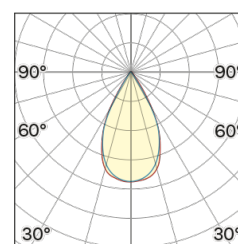

COLOR

● 34, Oro opaco

Lens 60°

* built-in driver

Discover
Souvlaki