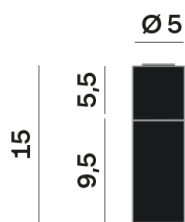

COLOR

● 34, Oro opaco

Lens 60°

* built-in driver

Discover
Souvlaki