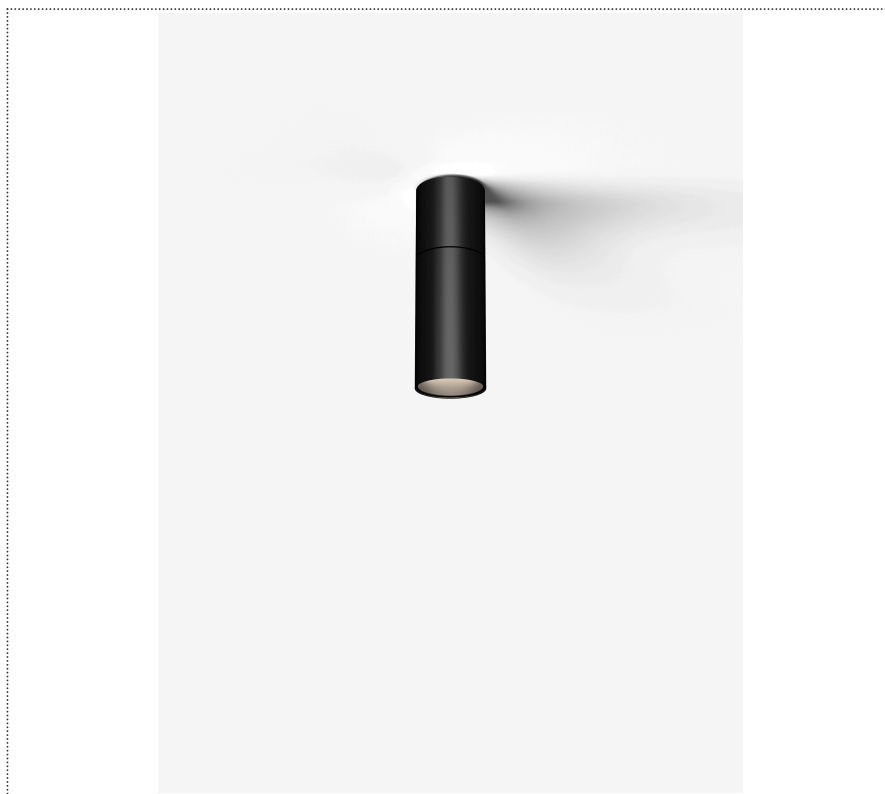

SOUVLAKI STANDALONE

FARETTO A PLAFONE ORIENTABILE Ø 50MM CON DRIVER INTEGRATO

1SVH4 004 34 ZL0

GENERAL

Ceiling

Surface

IP20

Lumen: 694

Interior

Lens Beam: 60°

LED

MID POWER LED

2.700 K

CRI 90

220- 240V 50Hz

Macadam step 2

LED Life L80 B50 > 55.400 h

Classe Energetica: F

ELECTRICAL

220- 240V 50Hz

9,5 W

Classe 1

Driver included

OPTICAL | PHOTOMETRIC

Lightning Type: direct

Light Distribution: Symmetric

COLOR

● 34, Oro opaco