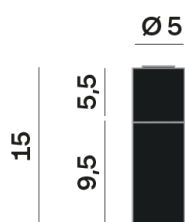

COLOR

● 32, Canna di fucile

Lens 60°

* built-in driver

Discover
Souvlaki