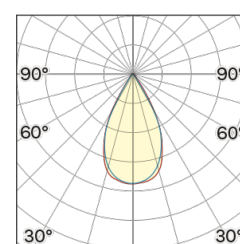

COLOR

● 32, Canna di fucile

Lens 60°

* built-in driver

Discover
Souvlaki