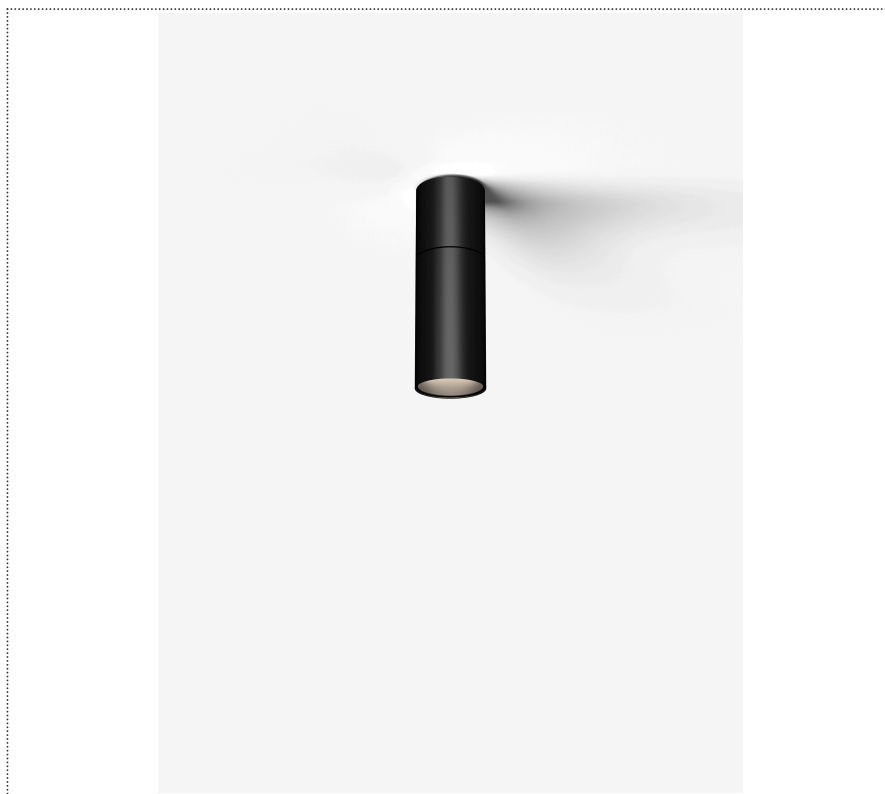

SOUVLAKI STANDALONE

FARETTO A PLAFONE ORIENTABILE Ø 50MM CON DRIVER INTEGRATO

1SVH4 004 32 ZL1

GENERAL

Ceiling

Surface

IP20

Lumen: 717

Interior

Lens Beam: 60°

LED

MID POWER LED

3.000 K

CRI 90

220- 240V 50Hz

Macadam step 2

LED Life L80 B50 > 55.400 h

Classe Energetica: F

ELECTRICAL

220- 240V 50Hz

9,5 W

Classe 1

Driver included

OPTICAL | PHOTOMETRIC

Lightning Type: direct

Light Distribution: Symmetric

COLOR

● 32, Canna di fucile