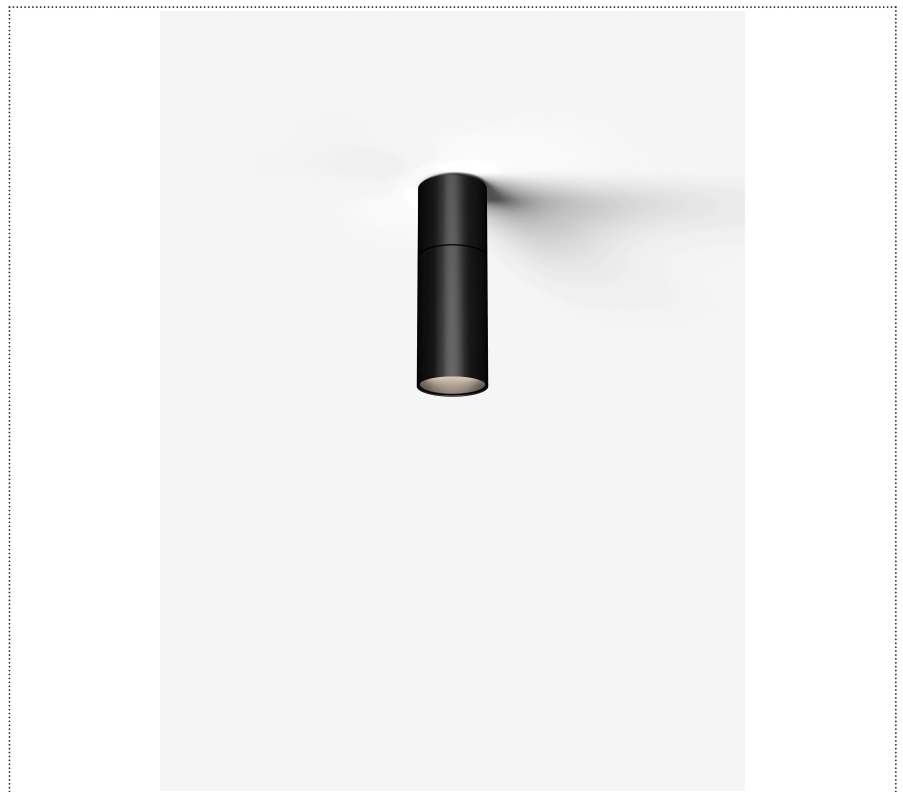

SOUVLAKI STANDALONE

FARETTO A PLAFONE ORIENTABILE Ø 50MM CON DRIVER INTEGRATO

1SVH4 004 32 ZL0

GENERAL

Ceiling

Surface

IP20

Lumen: 694

Interior

Lens Beam: 60°

LED

MID POWER LED

2.700 K

CRI 90

220- 240V 50Hz

Macadam step 2

LED Life L80 B50 > 55.400 h

Classe Energetica: F

ELECTRICAL

220- 240V 50Hz

9,5 W

Classe 1

Driver included

OPTICAL | PHOTOMETRIC

Lighting Type: direct

Light Distribution: Symmetric

COLOR

● 32, Canna di fucile