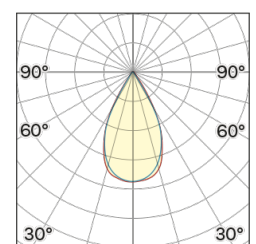

Lighting Type: direct

Light Distribution: Symmetric

COLOR

● 32, Canna di fucile

Lens 60°

* built-in driver

Discover
Souvlaki