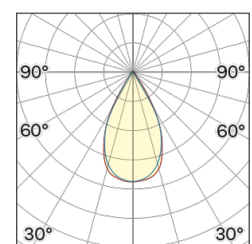

Lighting Type: direct

Light Distribution: Symmetric

COLOR

● 27, Rame opaco

Lens 60°

* built-in driver

Discover
Souvlaki