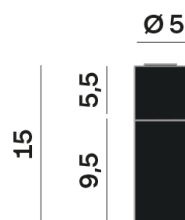

Interior

Lens Beam: 60°

LED

MID POWER LED

3.000 K

CRI 90

220- 240V 50Hz

Macadam step 2

LED Life L80 B50 > 55.400 h

Classe Energetica: F

ELECTRICAL

220- 240V 50Hz

9,5 W

Classe 1

Driver included

OPTICAL | PHOTOMETRIC

Lighting Type: direct

Light Distribution: Symmetric

COLOR

● 27, Rame opaco

Lens 60°

* built-in driver

Discover
Souvlaki