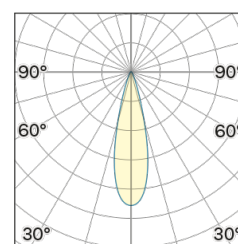

Lightning Type: direct

Light Distribution: Symmetric

COLOR

● 26, Bronzo opaco

Lens 24°

* built-in driver

Discover
Souvlaki