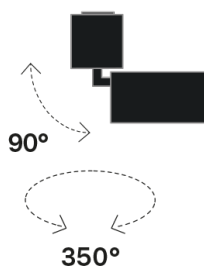

Lightning Type: direct

Light Distribution: Symmetric

COLOR

● 26, Bronzo opaco

Lens 24°

* built-in driver

Discover
Souvlaki