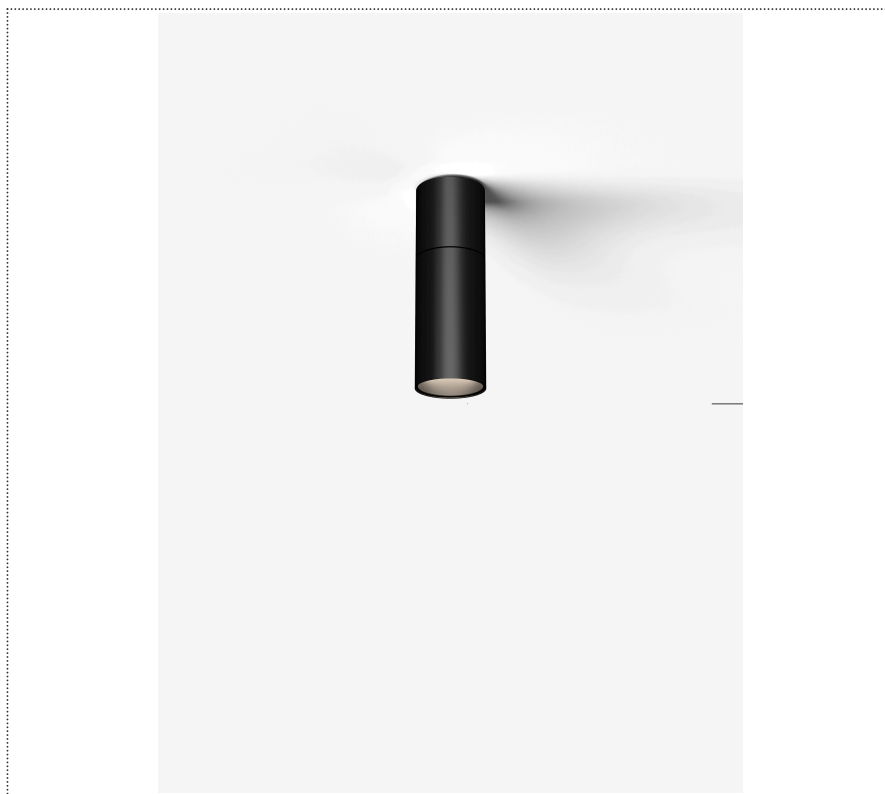

SOUVLAKI STANDALONE

FARETTO A PLAFONE ORIENTABILE Ø 50MM CON DRIVER INTEGRATO

1SVH4 004 26 ZL0

GENERAL

Ceiling

Surface

IP20

Lumen: 694

Interior

Lens Beam: 60°

LED

MID POWER LED

2.700 K

CRI 90

220- 240V 50Hz

Macadam step 2

LED Life L80 B50 > 55.400 h

Classe Energetica: F

ELECTRICAL

220- 240V 50Hz

9,5 W

Classe 1

Driver included

OPTICAL | PHOTOMETRIC

Lightning Type: direct

Light Distribution: Symmetric

COLOR

● 26, Bronzo opaco