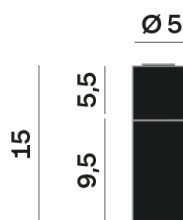

Interior

Lens Beam: 60°

LED

MID POWER LED

2.700 K

CRI 90

220- 240V 50Hz

Macadam step 2

LED Life L80 B50 > 55.400 h

Classe Energetica: F

ELECTRICAL

220- 240V 50Hz

9,5 W

Classe 1

Driver included

OPTICAL | PHOTOMETRIC

Lightning Type: direct

Light Distribution: Symmetric

COLOR

● 26, Bronzo opaco

Lens 24°

* built-in driver

Discover
Souvlaki