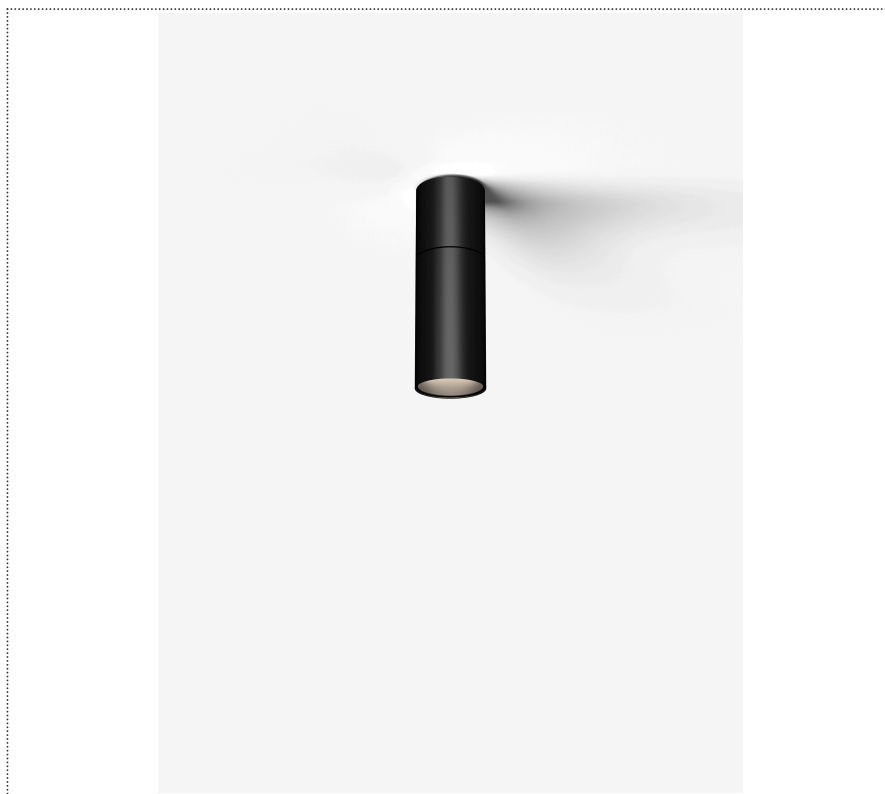

SOUVLAKI STANDALONE

FARETTO A PLAFONE ORIENTABILE Ø 50MM CON DRIVER INTEGRATO

1SVH4 003 63 ZL1

GENERAL

Ceiling

Surface

IP20

Lumen: 684

Interior

Lens Beam: 36°

LED

MID POWER LED

3.000 K

CRI 90

220- 240V 50Hz

Macadam step 2

LED Life L80 B50 > 55.400 h

Classe Energetica: F

ELECTRICAL

220- 240V 50Hz

9,5 W

Classe 1

Driver included

OPTICAL | PHOTOMETRIC

Lighting Type: direct

Light Distribution: Symmetric

COLOR

63, Bianco (opaco)