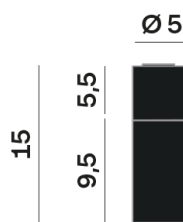

## LED

MID POWER LED

3.000 K

CRI 90

220- 240V 50Hz

Macadam step 2

LED Life L80 B50 > 55.400 h

Classe Energetica: F

## OPTICAL | PHOTOMETRIC

Lighting Type: direct

Light Distribution: Symmetric

## COLOR

63, Bianco (opaco)

Lens 36°

\* built-in driver

Discover  
Souvlaki