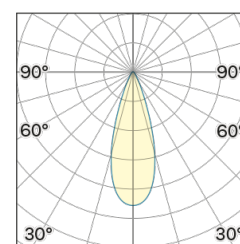

Lightning Type: direct

Light Distribution: Symmetric

COLOR

● 62, Nero (opaco)

Lens 36°

* built-in driver

Discover
Souvlaki