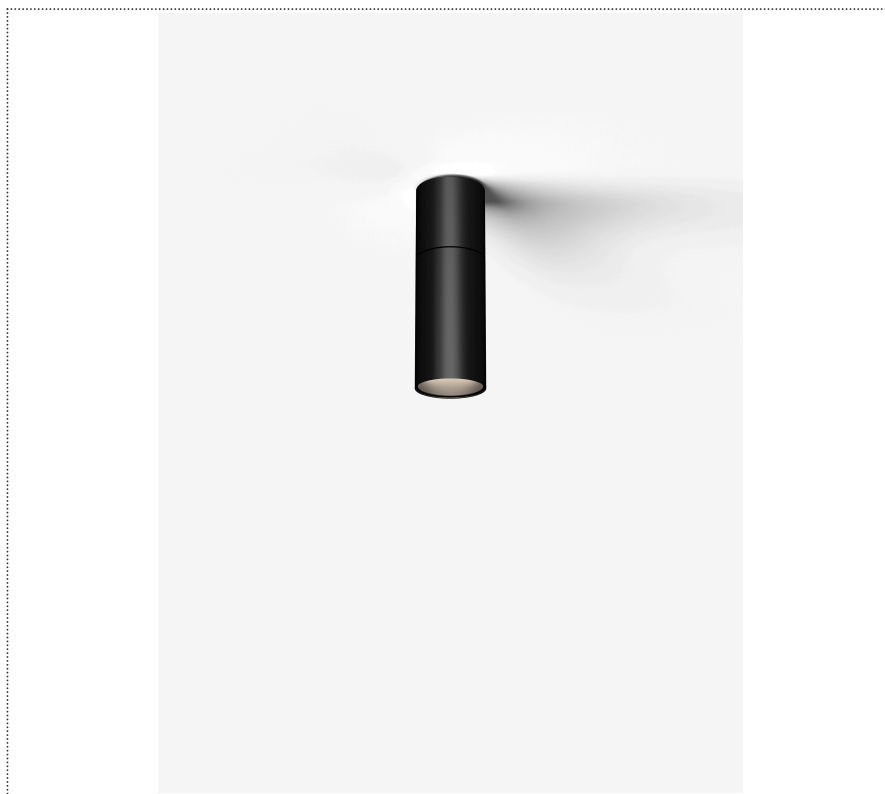

SOUVLAKI STANDALONE

FARETTO A PLAFONE ORIENTABILE Ø 50MM CON DRIVER INTEGRATO

1SVH4 003 62 ZL1

GENERAL

Ceiling

Surface

IP20

Lumen: 684

Interior

Lens Beam: 36°

LED

MID POWER LED

3.000 K

CRI 90

220- 240V 50Hz

Macadam step 2

LED Life L80 B50 > 55.400 h

Classe Energetica: F

ELECTRICAL

220- 240V 50Hz

9,5 W

Classe 1

Driver included

OPTICAL | PHOTOMETRIC

Lightning Type: direct

Light Distribution: Symmetric

COLOR

● 62, Nero (opaco)