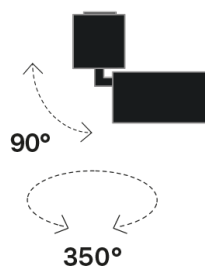

Lightning Type: direct

Light Distribution: Symmetric

COLOR

● 62, Nero (opaco)

Lens 36°

* built-in driver

Discover
Souvlaki