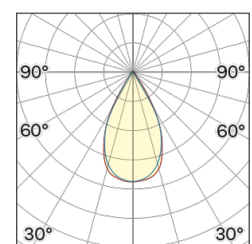

Lighting Type: direct

Light Distribution: Symmetric

COLOR

63, Bianco (opaco)

Lens 60°

* built-in driver

Discover
Souvlaki