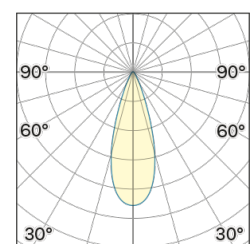

Lighting Type: direct

Light Distribution: Symmetric

COLOR

● 27, Rame opaco

Lens 36°

* built-in driver

Discover
Souvlaki