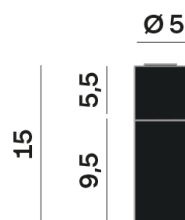

Interior

Lens Beam: 36°

LED

MID POWER LED

3.000 K

CRI 90

220- 240V 50Hz

Macadam step 2

LED Life L80 B50 > 55.400 h

Classe Energetica: F

ELECTRICAL

220- 240V 50Hz

9,5 W

Classe 1

Driver included

OPTICAL | PHOTOMETRIC

Lighting Type: direct

Light Distribution: Symmetric

COLOR

● 27, Rame opaco

Lens 36°

* built-in driver

Discover
Souvlaki