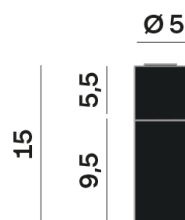

COLOR

● 26, Bronzo opaco

Lens 36°

* built-in driver

Discover
Souvlaki