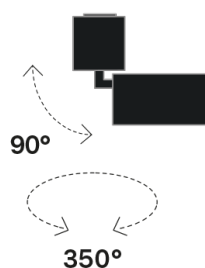

Lighting Type: direct

Light Distribution: Symmetric

COLOR

● 26, Bronzo opaco

Lens 24°

* built-in driver

Discover
Souvlaki