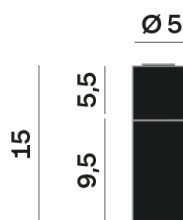

Interior

Lens Beam: 36°

LED

MID POWER LED

2.700 K

CRI 90

220- 240V 50Hz

Macadam step 2

LED Life L80 B50 > 55.400 h

Classe Energetica: F

ELECTRICAL

220- 240V 50Hz

9,5 W

Classe 1

Driver included

OPTICAL | PHOTOMETRIC

Lighting Type: direct

Light Distribution: Symmetric

COLOR

● 26, Bronzo opaco

Lens 24°

* built-in driver

Discover
Souvlaki