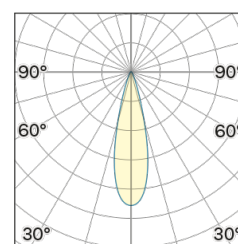

Lighting Type: direct

Light Distribution: Symmetric

COLOR

● 26, Bronzo opaco

Lens 24°

* built-in driver

Discover
Souvlaki