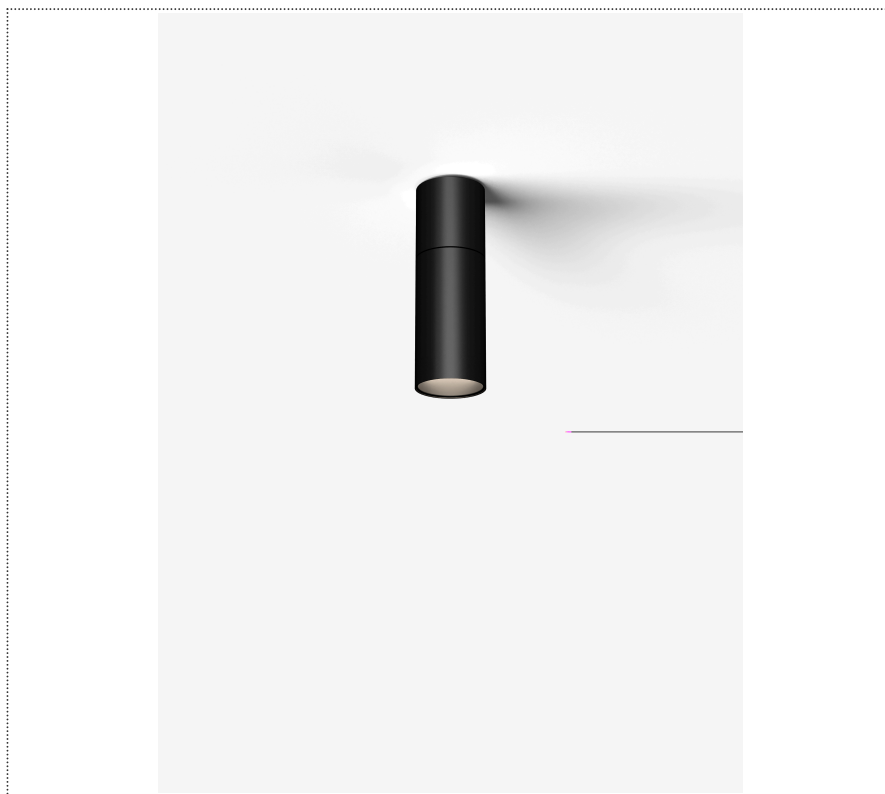

SOUVLAKI STANDALONE

FARETTO A PLAFONE ORIENTABILE Ø 50MM CON DRIVER INTEGRATO

1SVH4 003 26 ZL0

GENERAL

Ceiling

Surface

IP20

Lumen: 662

Interior

Lens Beam: 36°

LED

MID POWER LED

2.700 K

CRI 90

220- 240V 50Hz

Macadam step 2

LED Life L80 B50 > 55.400 h

Classe Energetica: F

ELECTRICAL

220- 240V 50Hz

9,5 W

Classe 1

Driver included

OPTICAL | PHOTOMETRIC

Lighting Type: direct

Light Distribution: Symmetric

COLOR

● 26, Bronzo opaco