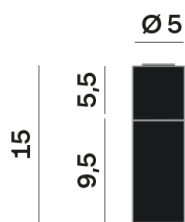

Interior

Lens Beam: 24°

LED

MID POWER LED

3.000 K

CRI 90

220- 240V 50Hz

Macadam step 2

LED Life L80 B50 > 55.400 h

Classe Energetica: F

ELECTRICAL

220- 240V 50Hz

9,5 W

Classe 1

Driver included

OPTICAL | PHOTOMETRIC

Lighting Type: direct

Light Distribution: Symmetric

COLOR

63, Bianco (opaco)

Lens 24°

* built-in driver

Discover
Souvlaki