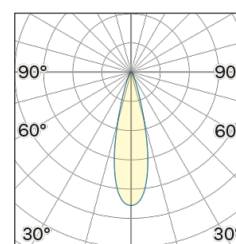

Lighting Type: direct

Light Distribution: Symmetric

COLOR

63, Bianco (opaco)

Lens 24°

* built-in driver

Discover
Souvlaki