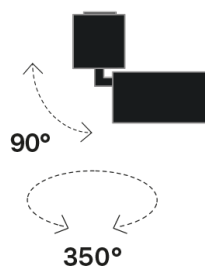

Lighting Type: direct

Light Distribution: Symmetric

COLOR

63, Bianco (opaco)

Lens 24°

* built-in driver

Discover
Souvlaki