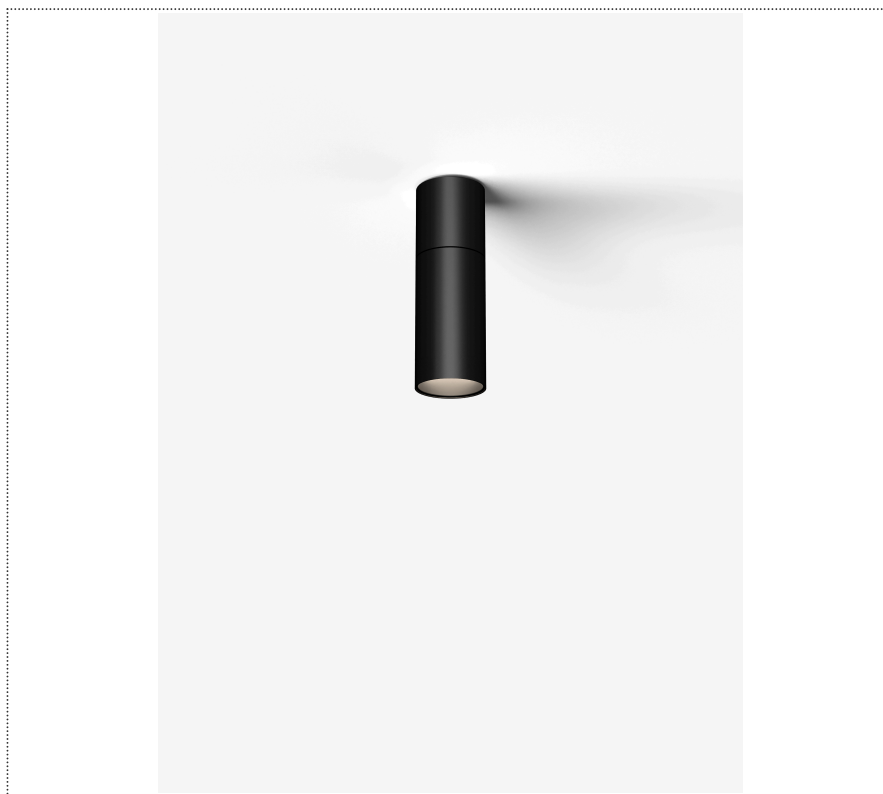

SOUVLAKI STANDALONE

FARETTO A PLAFONE ORIENTABILE Ø 50MM CON DRIVER INTEGRATO

1SVH4 002 63 ZL1

GENERAL

Ceiling

Surface

IP20

Lumen: 828

Interior

Lens Beam: 24°

LED

MID POWER LED

3.000 K

CRI 90

220- 240V 50Hz

Macadam step 2

LED Life L80 B50 > 55.400 h

Classe Energetica: F

ELECTRICAL

220- 240V 50Hz

9,5 W

Classe 1

Driver included

OPTICAL | PHOTOMETRIC

Lighting Type: direct

Light Distribution: Symmetric

COLOR

63, Bianco (opaco)