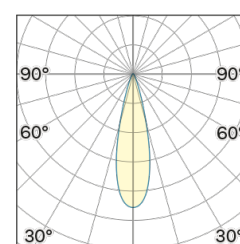

Lighting Type: direct

Light Distribution: Symmetric

COLOR

● 34, Oro opaco

Lens 24°

* built-in driver

Discover
Souvlaki