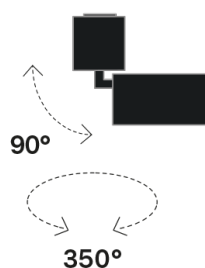

Lighting Type: direct

Light Distribution: Symmetric

COLOR

● 34, Oro opaco

Lens 24°

* built-in driver

Discover
Souvlaki