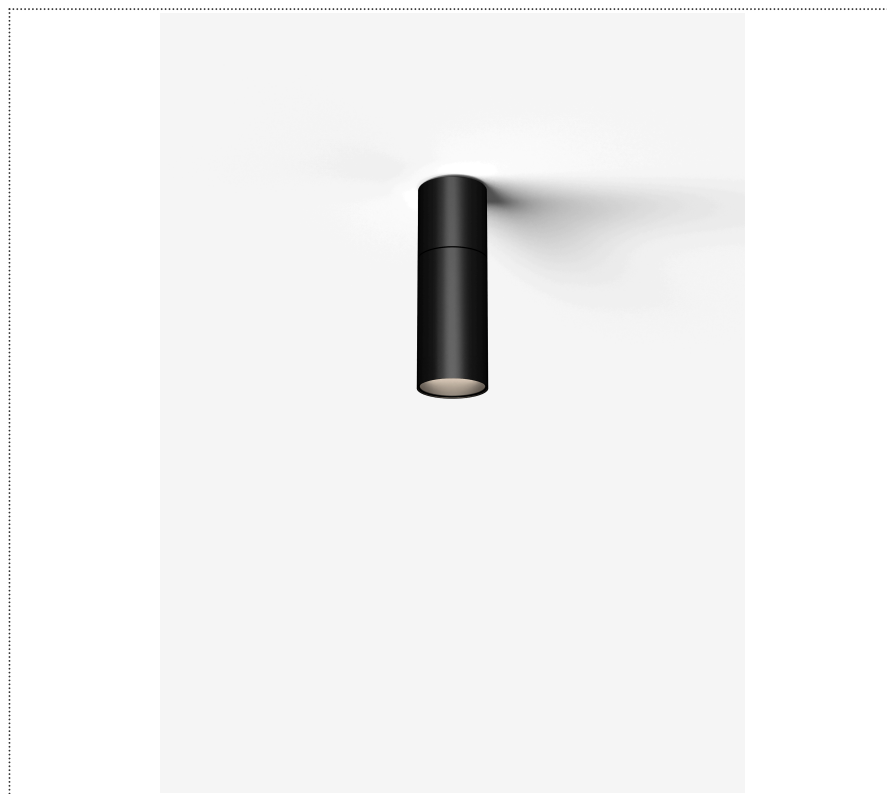

SOUVLAKI STANDALONE

FARETTO A PLAFONE ORIENTABILE Ø 50MM CON DRIVER INTEGRATO

1SVH4 002 34 ZL0

GENERAL

Ceiling

Surface

IP20

Lumen: 800

Interior

Lens Beam: 24°

LED

MID POWER LED

2.700 K

CRI 90

220- 240V 50Hz

Macadam step 2

LED Life L80 B50 > 55.400 h

Classe Energetica: F

ELECTRICAL

220- 240V 50Hz

9,5 W

Classe 1

Driver included

OPTICAL | PHOTOMETRIC

Lighting Type: direct

Light Distribution: Symmetric

COLOR

● 34, Oro opaco